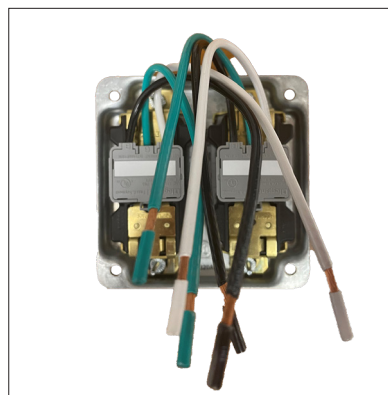

Reduce labor time and costs with this

In-Stock Pre-assembled Dual Outlet Box!

Reduce labor time and costs with this pre-assembled dual outlet box. This dual outlet box is rated for 20amps and comes in a galvanized housing. Includes a ground screw (green) and 2 heavy-duty pigtails for ease of wiring.

Specifications:

- Electrical Junction box for most markets:
 - Commercial
 - Industrial
 - Residential
- Ratings:
 - 20A @ 120VAC
 - 4 x 4 x 2-1/8" D
 - Galvanized Housing

#SYDPP DOB20A-G

Dual Outlet Box, 20A,
Galvanized Housing