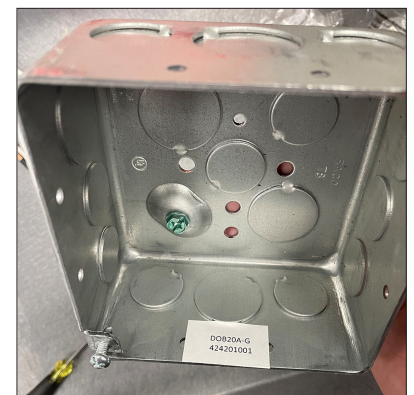

Reduce labor time and costs with this

In-Stock Pre-assembled Dual Outlet Box!

Reduce labor time and costs with this pre-assembled dual outlet box. This dual outlet box is rated for 20amps and comes in a galvanized housing. Includes a ground screw (green) and 2 heavy-duty pigtails for ease of wiring.

Specifications:

- Electrical Junction box for most markets:
 - Commercial
 - Industrial
 - Residential
- Ratings:
 - 20A @ 120VAC
 - 4 x 4 x 2-1/8" D
 - Galvanized Housing

#SYDPP DOB20A-G

Dual Outlet Box, 20A,
Galvanized Housing