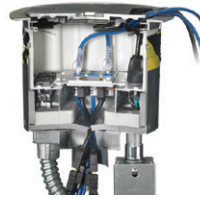

IN WALL

Power and AV Access Wall Enclosures

Wall Boxes, Data Box, Gangable

Enclosures, FPT

IN FLOOR

Fire Rated Poke Throughs

SystemOne ETERNAL™ Recessed Floor Boxes

IN CEILING