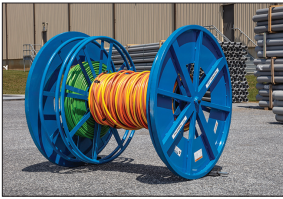

From loading to pulling, ProReel Plus is designed to keep your team safe. Integrated fork pockets make the unit easy to load onto trucks, while locking pins in the shaft keep products stable during transport. Onsite, ergonomically designed features and cable pulls with significantly less manual exertion mean quicker – and safer – installation.

More efficient handling and pulls means greater productivity. ProReel Plus allows you to save time and money and that means you can be more competitive on your bids.

Schaedler Yesco's ProReel Plus can be used with any brand of wire, single or paralleled. You aren't limited by the wire you need.

Real life experience. Real life solutions.

ProReel Plus – Freestanding Wheel

#SYD PRP4-1
Large Freestanding wheel
50" wide base
 Overall height: 49"
 Overall width: 50"
 Overall length: 49"
 Free spinning ground
 Allows for a 760' 4 leg 500mcm parallel
 with a 350 ground