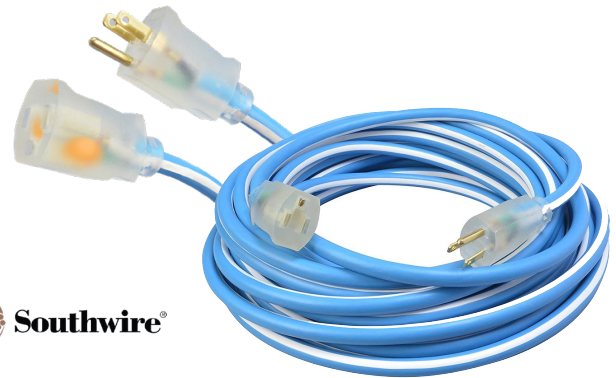

#CRC 05346

\$4.25
ea

Blackout Screwdriver Set, 6-Piece

Precision-machined tips for an exact fit and enhanced torque without slipping. Set includes #1 Phillips, #2 Phillips, 3/16" and 1/4" cabinet, #2 square tip, and magnetizer. Premium blackout-plating with bold dome markings to easily distinguish between screwdriver sizes. Single swipe operation provides immediate magnetization and demagnetization of screwdriver tips.

Made In the USA.

#KLEIN 85446BLK

\$29.99
ea

Limited Edition • While Supplies Last!

**KLEIN
TOOLS**

25 ft and 50 ft Polar/Solar® Supreme extension cords

- Rated for -94F to 221F (-70C to 105C)
- Formulated to offer superior jobsite performance in extremely cold weather
- 15 Amps, 125 Volts, 1875 Watts
- All-copper wire extension cord recommended for use with heavy duty equipment and tools
- Oversized, clear molded plug prevents accidental bending or breaking and UL listed for your safety

#SWC 1637SW0061 – 25 ft.

\$55.99
ea

#SWC 1638SW0061 – 50 ft.

\$65.99
ea

Tuff-Rod™ Extra Flex Glow Kit, 30 ft.

Flexible 3/16 in. pale green luminescent fiberglass rod kit is ideal to reach and pull wires over suspended ceilings in cable trays or through interior walls. 6 ft. sections with durable connectors allow sections to be screwed together for desired length for the job.

The Cable Chase is designed to provide a straight, clean path for wires with no obstructions. The brackets allow you to greatly reduce friction and stress on wires being pulled through the holes due to the hole design.