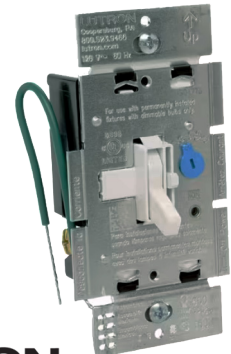

#CRC 05346

\$4.25
ea

Blackout Screwdriver Set, 6-Piece

Precision-machined tips for an exact fit and enhanced torque without slipping. Set includes #1 Phillips, #2 Phillips, 3/16" and 1/4" cabinet, #2 square tip, and magnetizer. Premium blackout-plating with bold dome markings to easily distinguish between screwdriver sizes. Single swipe operation provides immediate magnetization and demagnetization of screwdriver tips.

The Cable Chase is designed to provide a straight, clean path for wires with no obstructions. The brackets allow you to greatly reduce friction and stress on wires being pulled through the holes due to the hole design.

Products and Solutions for the Electrical Industry • 1-800-998-1621 • www.sydist.com

Diva Dimmer Paddle

- Single Pole
- 3-Way
- LED+ Preset Dimmer

#LUTR DVCL-153P-WH

Buy one (1) for
\$25.49
ea

Buy ten (10) or more at
\$22.49
ea

Ariadni Dimmer Switch

- Single Pole
- 3-Way
- Preset Dimmer

#LUTR AYCL-153P-WH

Buy one (1) for
\$19.99
ea

Buy ten (10) or more at
\$16.99
ea

SAWZALL® Demolition Blade Set 5 PC

The Milwaukee® 5 piece Demolition Sawzall® blade set features an assortment of their most popular demolition blades for a broad range of professional applications. Milwaukee® demolition blades are thicker for maximum durability and taller for straighter cuts.