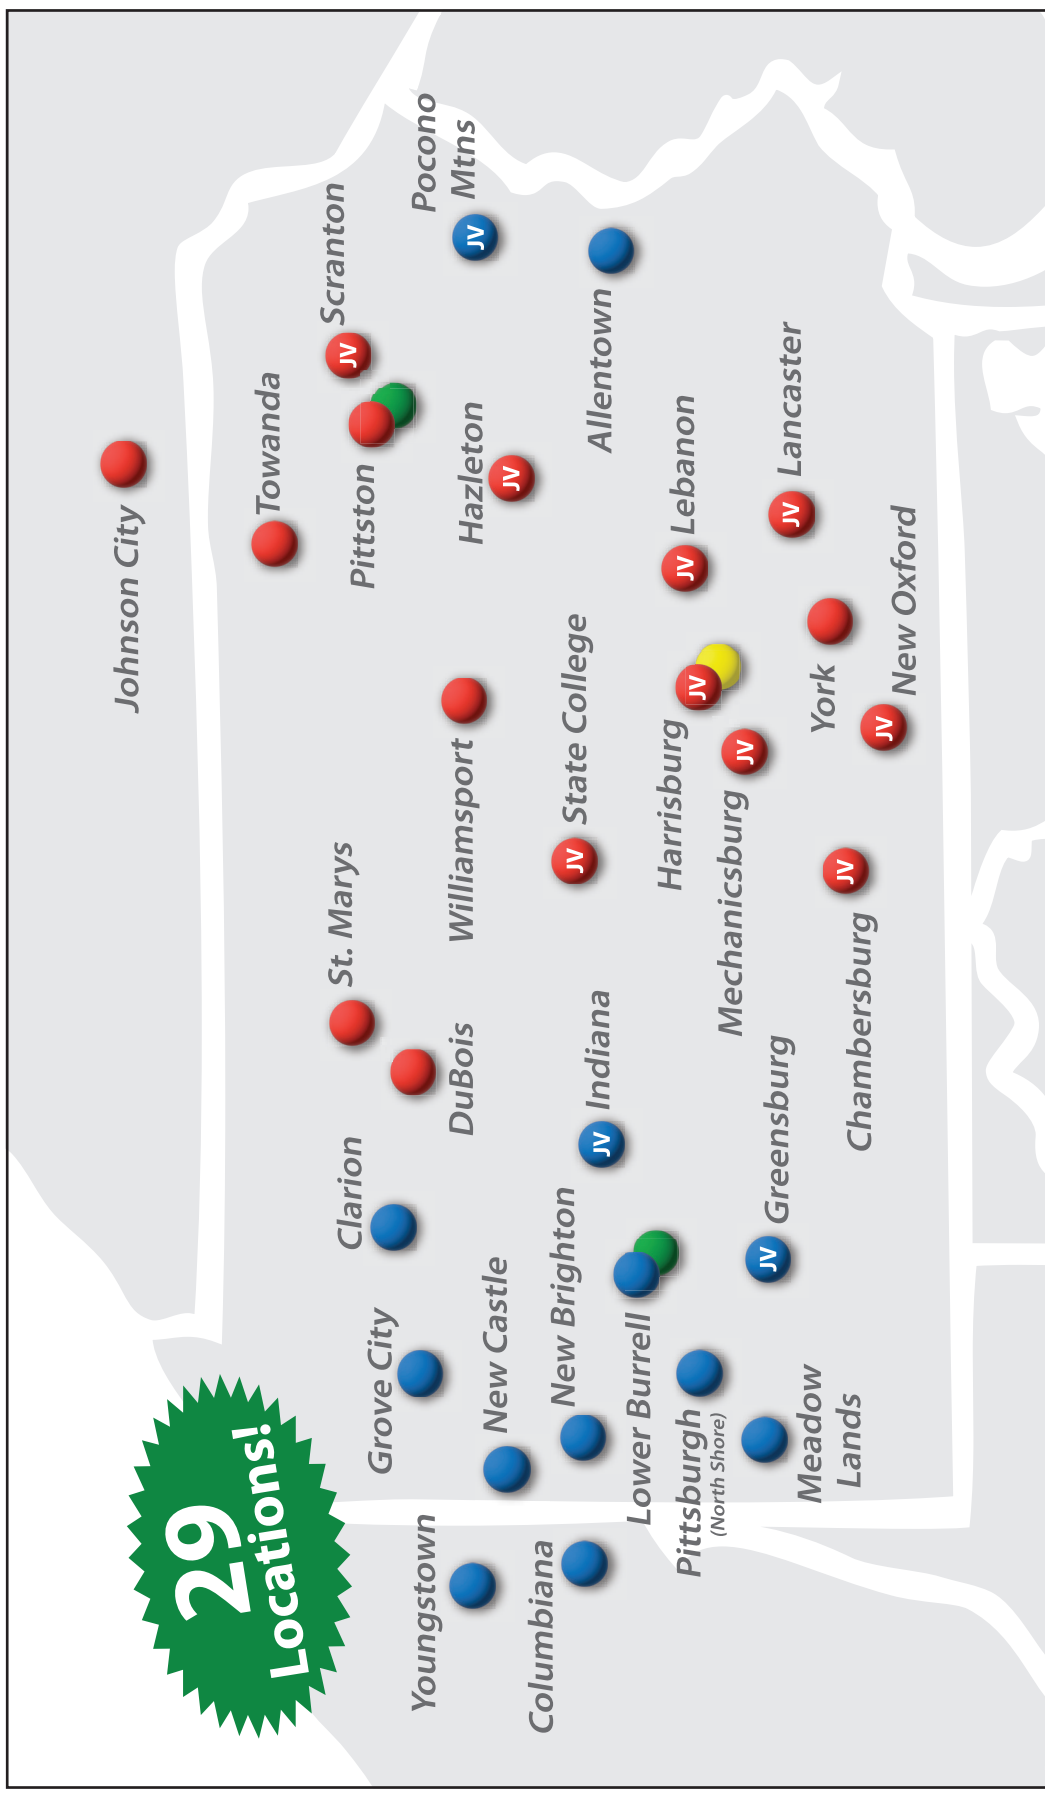

### NEW YORK

### DISTRIBUTION CENTERS

#### Pittston

58 Pittston Ave.  
Pittston, PA 18640-3725

# Schaedler yesco

Products and Solutions for the Electrical Industry

1-800-998-1621 • [www.sydlist.com](http://www.sydlist.com)

*Proud to be* Family and Employee-Owned

- Central Distribution Center
- Regional Distribution Centers
- Authorized Rockwell Automation Locations
- JV = Joint Venture Branches