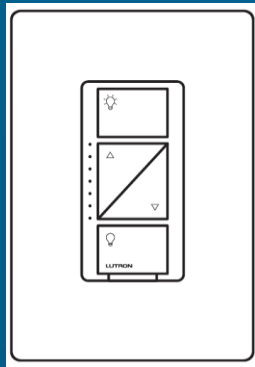

* Coming soon

ORIGINAL DIMMER

DIVA DIMMER

ORIGINAL SWITCH

DIVA SWITCH

COLORS				
NO NEUTRAL REQUIRED	✓	✓	REQUIRED	REQUIRED
MAX LOADS	600W (INC/HAL), 150W (LED)		600W (INC/HAL/ELV), 5A(LED), 3A (Fan)	
PRESET		✓	N/A	N/A
NIGHT LIGHT		✓		✓
3-WAY OPTIONS:				
MECHANICAL SWITCH		✓	✓	✓
PICO SMART REMOTE	✓	✓	✓	✓
WIRED ACCESSORY SWITCH		✓		✓