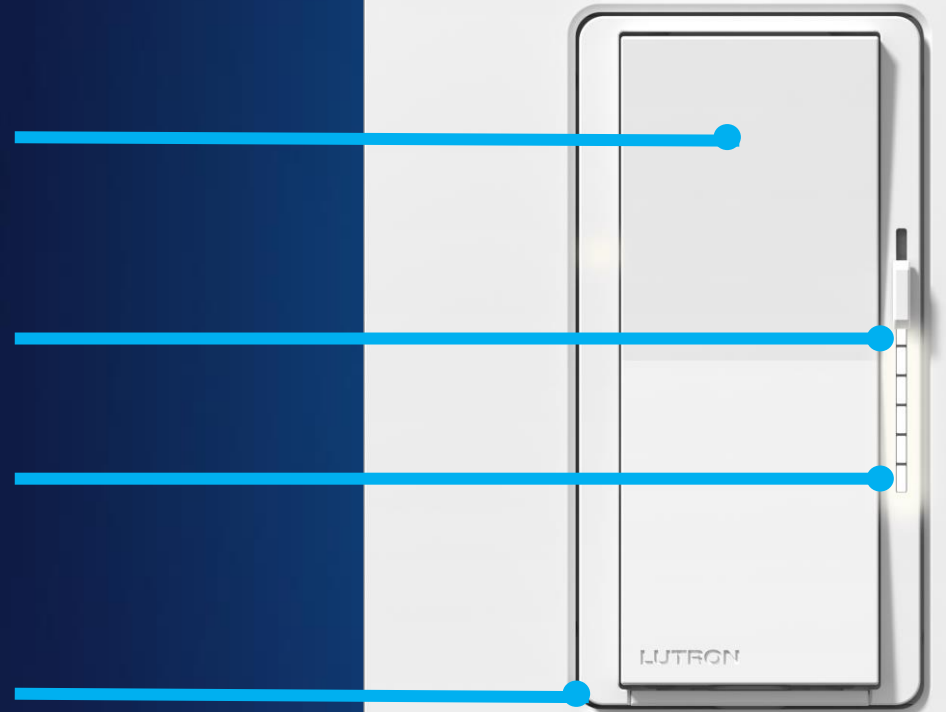

CASÉTA

Leader in Smart Lighting

Proven wireless technology

CASÉTA DIVA

New Aesthetic

AMERICA'S #1 DIMMER IS NOW SMART

The preferred light control aesthetic of the pro and homeowner

Easy on/off paddle switch returns lights to preset level

Sleek slider for precise dimming

Soft-glow light bar

Designed to match other designer style controls in the home

Caséta by  LUTRON

Most Connected

Works with more smart home devices than any other smart lighting brand

* Coming soon

ORIGINAL DIMMER

DIVA DIMMER

ORIGINAL SWITCH

DIVA SWITCH

COLORS				
NO NEUTRAL REQUIRED	✓	✓	REQUIRED	REQUIRED
MAX LOADS	600W (INC/HAL), 150W (LED)		600W (INC/HAL/ELV), 5A(LED), 3A (Fan)	
PRESET		✓	N/A	N/A
NIGHT LIGHT		✓		✓
3-WAY OPTIONS:				
MECHANICAL SWITCH		✓	✓	✓
PICO SMART REMOTE	✓	✓	✓	✓
WIRED ACCESSORY SWITCH		✓		✓