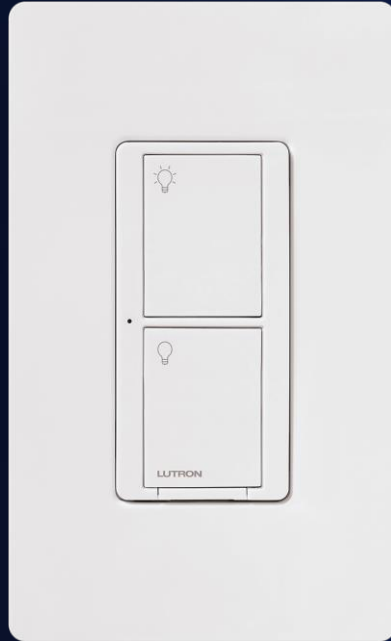

Caséta by  **LUTRON**

Taking Caséta to the Next Level

AMERICA'S #1 DIMMER IS NOW SMART!

+

=

DIVA

#1 Style in Dimmers

Win with the PRO

CASÉTA

Leader in Smart Lighting

Proven wireless technology

CASÉTA DIVA

New Aesthetic

AMERICA'S #1 DIMMER IS NOW SMART

The preferred light control aesthetic of the pro and homeowner

Easy on/off paddle switch returns lights to preset level

Sleek slider for precise dimming

Soft-glow light bar

Designed to match other designer style controls in the home

Caséta by  LUTRON

Most Connected

Works with more smart home devices than any other smart lighting brand

* Coming soon

ORIGINAL DIMMER

DIVA DIMMER

ORIGINAL SWITCH

DIVA SWITCH

COLORS				
NO NEUTRAL REQUIRED	✓	✓	REQUIRED	REQUIRED
MAX LOADS	600W (INC/HAL), 150W (LED)		600W (INC/HAL/ELV), 5A(LED), 3A (Fan)	
PRESET		✓	N/A	N/A
NIGHT LIGHT		✓		✓
3-WAY OPTIONS:				
MECHANICAL SWITCH		✓	✓	✓
PICO SMART REMOTE	✓	✓	✓	✓
WIRED ACCESSORY SWITCH		✓		✓