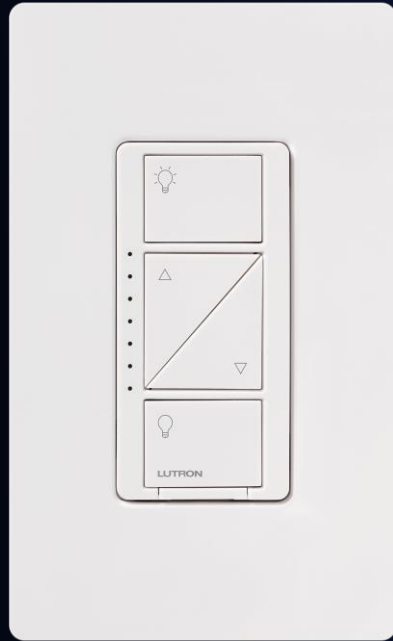

Caséta by  **LUTRON**

Taking Caséta to the Next Level

AMERICA'S #1 DIMMER IS NOW SMART!

+

=

DIVA

#1 Style in Dimmers

Win with the PRO

CASÉTA

Leader in Smart Lighting

Proven wireless technology

CASÉTA DIVA

New Aesthetic

AMERICA'S #1 DIMMER IS NOW SMART

The preferred light control aesthetic of the pro and homeowner

Easy on/off paddle switch returns lights to preset level

Sleek slider for precise dimming

Soft-glow light bar

Designed to match other designer style controls in the home

Caséta by  LUTRON

Most Connected

Works with more smart home devices than any other smart lighting brand

* Coming soon

ORIGINAL DIMMER

DIVA DIMMER

ORIGINAL SWITCH

DIVA SWITCH

COLORS				
NO NEUTRAL REQUIRED	✓	✓	REQUIRED	REQUIRED
MAX LOADS	600W (INC/HAL), 150W (LED)		600W (INC/HAL/ELV), 5A(LED), 3A (Fan)	
PRESET		✓	N/A	N/A
NIGHT LIGHT		✓		✓
3-WAY OPTIONS:				
MECHANICAL SWITCH		✓	✓	✓
PICO SMART REMOTE	✓	✓	✓	✓
WIRED ACCESSORY SWITCH		✓		✓