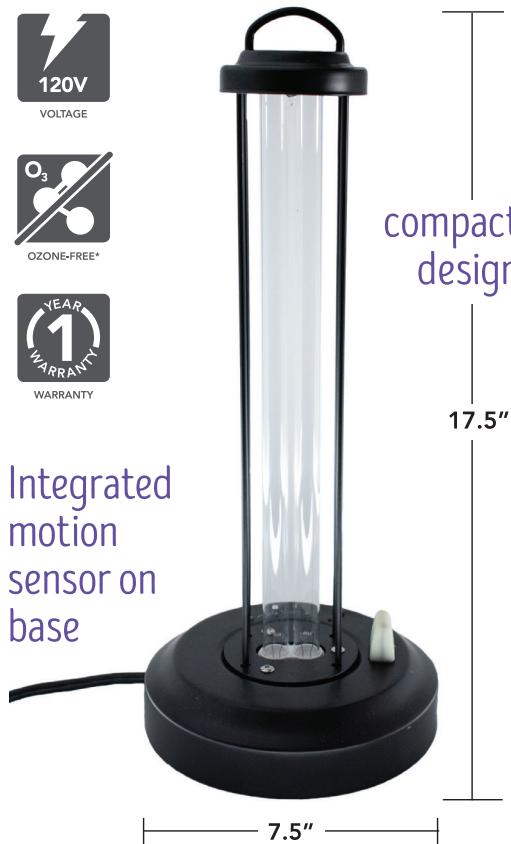

LumiCleanse™ UV-C1 ULTRAVIOLET GERMICIDAL LIGHT

effectively kills surface & airborne pathogens

Integrated motion sensor on base

- Germicidal UV-C Quartz Lamps with 254nm wavelength has a proven track record for use in germicidal applications.
- Designed with safety in mind. Once the unit is turned on by the remote control, there is a 15 second delay before the UV-C1 light starts, to give the user time to exit the space. There is also an integrated motion sensor. If people accidentally walk into the space while the light is operating – the fixture will automatically shut off.
- Perfect for placement on tabletop, counters, desk, etc.
- Low power consumption – uses only 38W.
- 8' cord with plug for easy set-up.
- Coverage area is up to 300 sq ft.

\$125.00 each
*while supplies last

PART #	UPC	WATTAGE
RP-UVC-LC1-38W	844006058395	38W

OPTIONAL ACCESSORIES – DOSIMETER CARDS (SOLD IN PACKAGES OF 10 CARDS)

- Quickly and easily verify a surface received the required amount of UVC exposure.
- Center circle changes colors which correlate to levels of UVC received.
- Test the effectiveness and functionality of your UVC equipment regularly for added peace of mind.

PART #	UPC
LC-UVC-TRICARD-10PK	844006062286

WARNING: THIS PRODUCT CAN CAUSE INJURY IF IMPROPERLY USED. DO NOT OPERATE IF PEOPLE, ANIMALS OR PLANTS ARE IN THE AREA.

APPLICATION & USES

LumiCleanse

Light Efficient Design